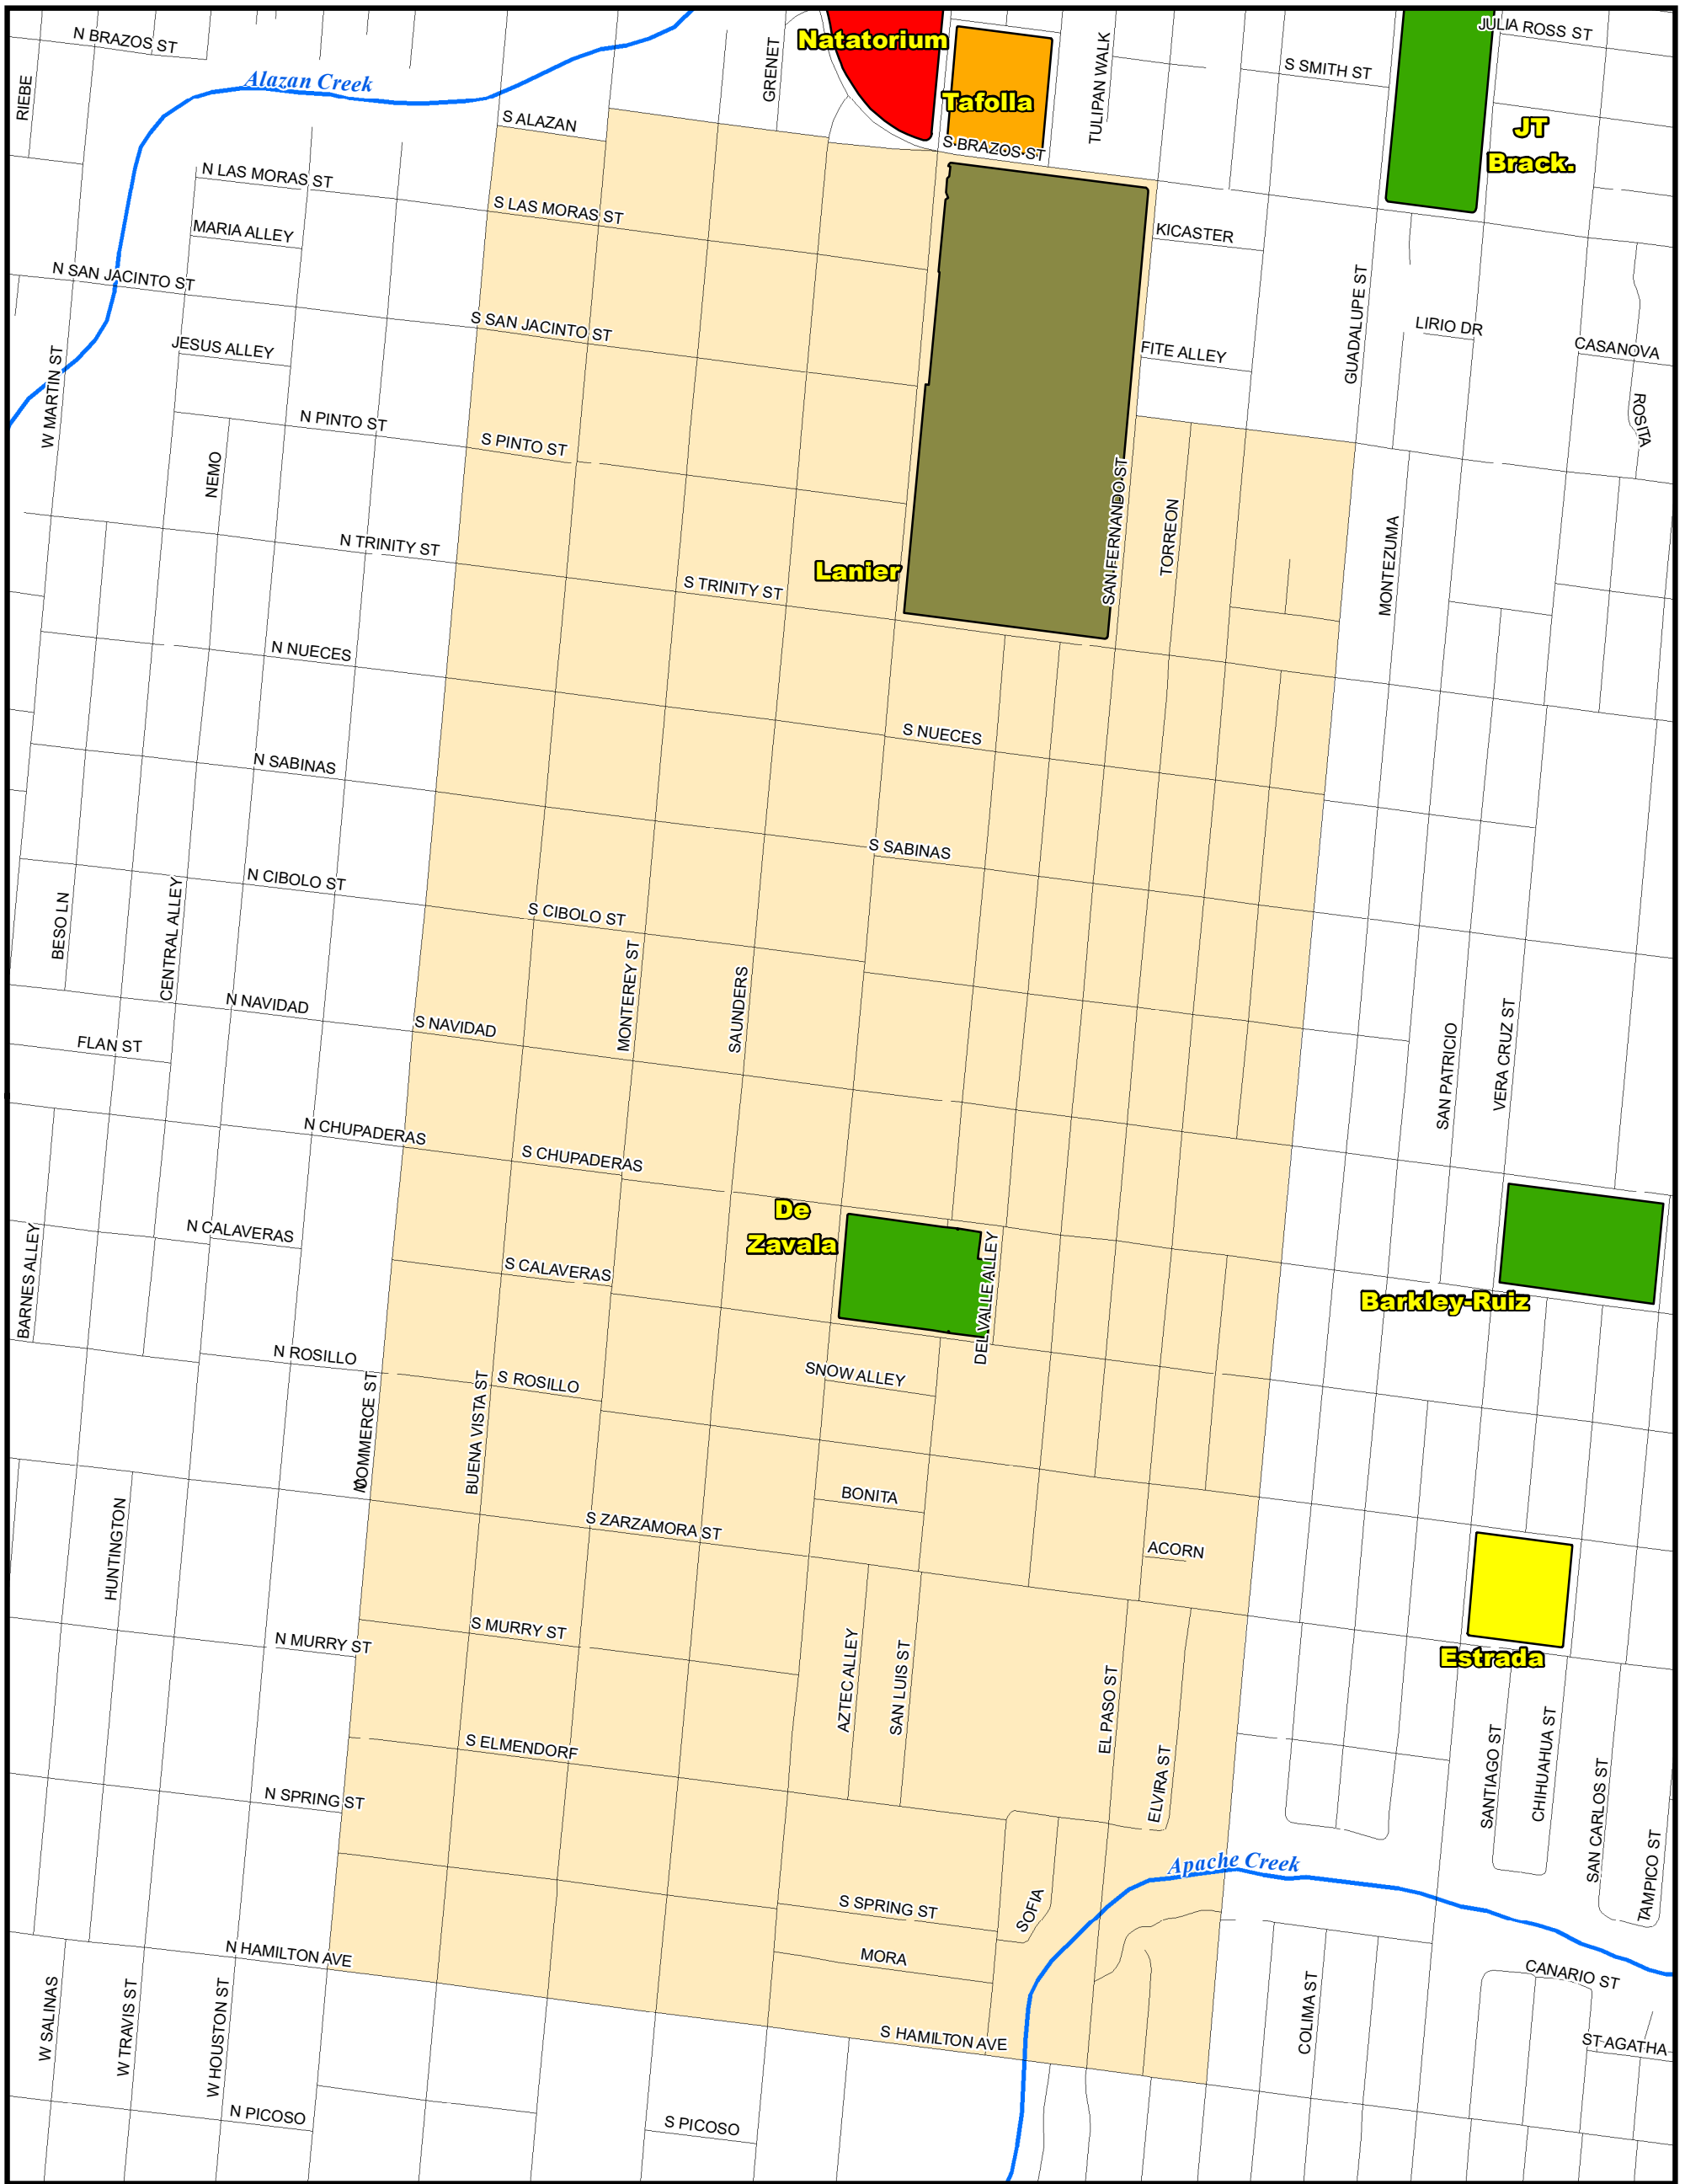

Attendance Boundary for 2021-2022

DE ZAVALA
Primary School
Grades Served: HS,PK-6

2311 SAN LUIS ST.
SAN ANTONIO, TX 78207

LEGEND

1 inch equals 0.11 miles

Last Updated 2019-2020

SAISD Facilities		Route Features		Natural Features	
Facility_Type					
	Administrative		Primary PK/K-5/6		Middle School
	Closed - Pending Reuse		High School		PK/K-8 School
			Special Program		Streets
					Rivers & Creeks
					Water Bodies
					Railroad Tracks